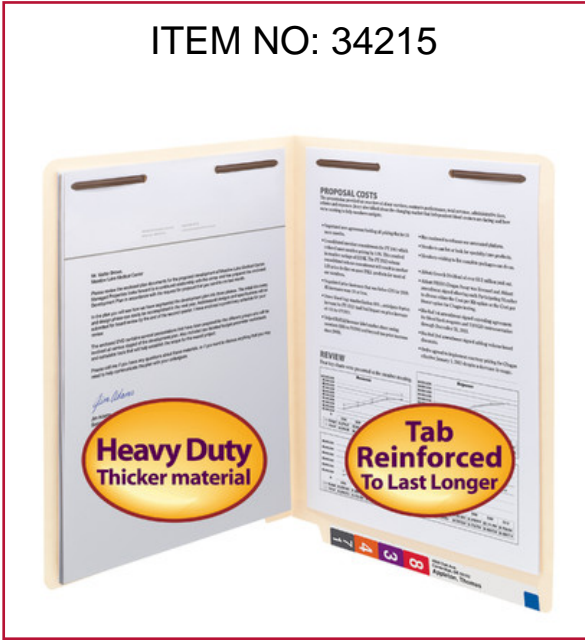

KEEPING YOU ORGANIZED

End Tab Fastener Folders with Shelf-Master® Reinforced Tab

ITEM NO: 34215

These folders feature straight-cut tabs for color-coded indexing and fasteners for subdividing documents inside the folder. Heavyweight 14 pt. stock and Shelf-Master® reinforced tab adds strength and durability.

FEATURES:

- 14 point manila stock
- Straight cut tab, 1/2" wide, embossed for label
- Scored for 3/4" expansion
- One or two fasteners per folder
- 2" prong "B" style fasteners or U-Clip fasteners
- 10% recycled content, 10% post-consumer material

Smead End Tab Fastener File Folder 34215, Shelf-Master® Reinforced Straight-Cut Tab, 2 Fasteners, Letter, Manila

PRODUCT DETAILS

Item No:	34215
Size:	Letter
Dimensions:	12-1/4" W x 9-1/2" H
Material:	14 point manila
Color:	Manila
Tabs:	Straight-cut
# Fasteners:	2
Fastener:	2B Style Fastener
Qty Per Box:	50
Qty Per Carton:	250
SFI:	Sustainable Forestry Initiative
Recycled Content:	10% recycled content, 10% post-consumer waste
Made In:	Made in the USA
Usage:	Shelf Filing
Stock No:	2BET2-200L-1&3