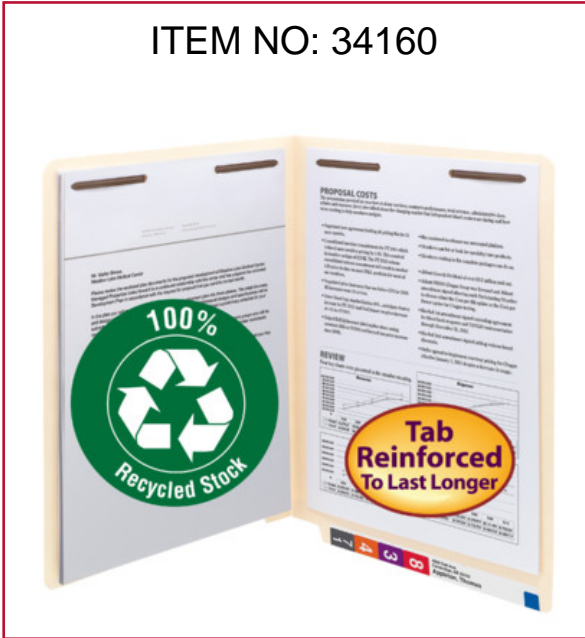

KEEPING YOU ORGANIZED

100% Recycled End Tab Fastener Folder with Shelf-Master® Reinforced Tab

ITEM NO: 34160

The eco-friendly choice for general filing, these folders feature straight-cut tabs for color-coded indexing and fasteners for subdividing documents inside the folder. Shelf-Master® reinforced tab provides extra strength at the point of greatest wear. Made from 100% recycled paper stock.

FEATURES:

- 11 point manila stock
- Straight cut tab, 1/2" wide, embossed for label
- 2" prong "B" style fasteners
- Scored for 3/4" expansion
- 100% recycled content, 30% post-consumer material

Smead End Tab 100% Recycled Fastener Folder 34160, Shelf-Master® Reinforced Straight-Cut Tab, 2 Fasteners, Letter, Manila

PRODUCT DETAILS

Item No:	34160
Size:	Letter
Dimensions:	12-1/4" W x 9-1/2" H
Material:	11 point 100% recycled manila
Color:	Manila
Tabs:	Straight-cut
# Fasteners:	2
Fastener:	2B Style Fastener
Qty Per Box:	50
Qty Per Carton:	250
Recycled Content:	 100% recycled content, 30% post-consumer waste
Made In:	 Made in the USA
Usage:	Shelf Filing
Stock No:	34160