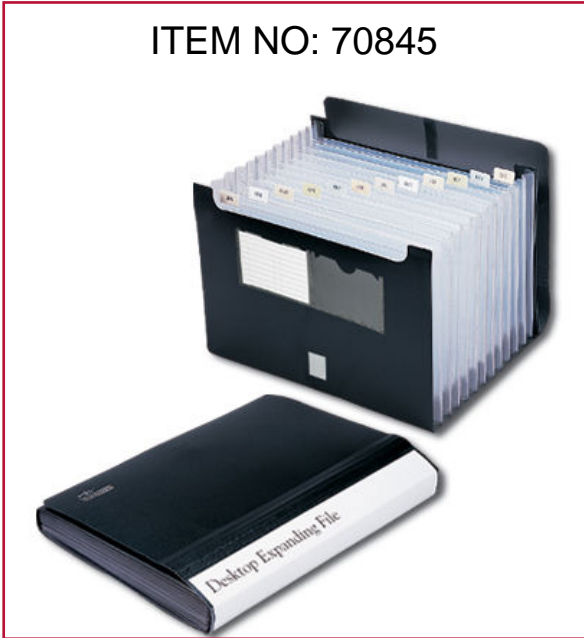

## Desktop Expanding File

ITEM NO: 70845

Pockets not only expand on top, but also on the bottom of this roomy, self-standing desktop organizer. Twelve pockets hold up to 900 pages. An extra long flap folds down to create a sturdy base. Full protective cover has hook and loop closure. Durable poly material is tear proof and water resistant.

### FEATURES:

- Durable polypropylene is waterproof and tear-resistant
- Each pocket expands to 7/8"
- 12 tabbed pockets
- Colored tab inserts printed with alphabetical and monthly headings
- Two clear pockets on front with index card insert included
- Hook & Loop Closure

## Smead Poly Desktop Expanding File 70845, Alphabetic (A-Z) and Monthly (Jan.-Dec.) Colored Tab Inserts, 12 Pockets, Letter, Black

### PRODUCT DETAILS

Item No:	70845
Size:	Letter
Dimensions:	13" W x 9-1/2" H
Material:	Polypropylene
Color:	Black
Pocket:	12
Qty Per Box:	12
Qty Per Carton:	12
Special Material:	Archival, Acid Free
Security Features:	Closed On Top, Closed Sides
Usage:	Desktop Filing, Shelf Filing, On The Go
Stock No:	70845