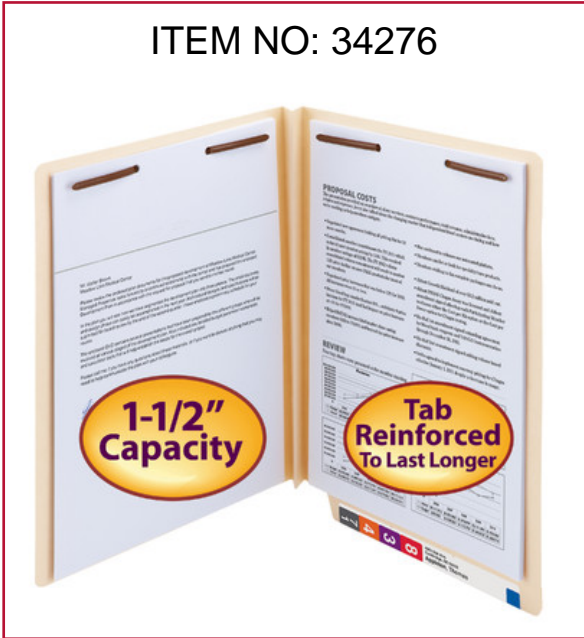

End Tab Expansion Fastener Folders with Reinforced Tab

ITEM NO: 34276

These heavyweight folders have a "W" fold that expands to hold up to 1-1/2" of paperwork. Keep rough drafts of large documents fastened on one side and final drafts fastened on the other.

FEATURES:

- 14 point manila stock
- Tab 7/8" wide, embossed for label
- Reinforced top edge of back panel
- Two 2" prong "B" style fasteners
- 10% recycled content, 10% post-consumer material

Smead End Tab Fastener File Folder 34276, Shelf-Master® Reinforced Straight-Cut Tab, 2 Fasteners, Letter, Manila

PRODUCT DETAILS

Item No:	34276
Size:	Letter
Dimensions:	12-1/4" W x 9-1/2" H
Color:	Manila
Tabs:	Straight-cut
# Fasteners:	2
Fastener:	2B Style Fastener
Expansion:	1-1/2"
Qty Per Box:	50
Qty Per Carton:	250
SFI:	 Sustainable Forestry Initiative
Recycled Content:	 10% recycled content, 10% post-consumer waste
Made In:	 Made in the USA
Usage:	Shelf Filing
Stock No:	2BETW2200L-1&3