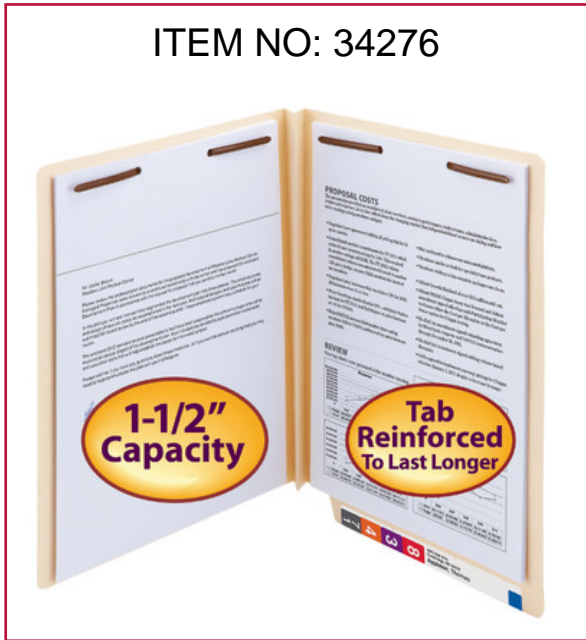

## End Tab Expansion Fastener Folders with Reinforced Tab

ITEM NO: 34276

These heavyweight folders have a "W" fold that expands to hold up to 1-1/2" of paperwork. Keep rough drafts of large documents fastened on one side and final drafts fastened on the other.

**FEATURES:**

- 14 point manila stock
- Tab 7/8" wide, embossed for label
- Reinforced top edge of back panel
- Two 2" prong "B" style fasteners
- 10% recycled content, 10% post-consumer material

## Smead End Tab Fastener File Folder 34276, Shelf-Master® Reinforced Straight-Cut Tab, 2 Fasteners, Letter, Manila

### PRODUCT DETAILS

Item No:	34276
Size:	Letter
Dimensions:	12-1/4" W x 9-1/2" H
Color:	Manila
Tabs:	Straight-cut
# Fasteners:	2
Fastener:	2B Style Fastener
Expansion:	1-1/2"
Qty Per Box:	50
Qty Per Carton:	250
SFI:	 Sustainable Forestry Initiative
Recycled Content:	 10% recycled content, 10% post-consumer waste
Made In:	 Made in the USA
Usage:	Shelf Filing
Stock No:	2BETW2200L-1&3