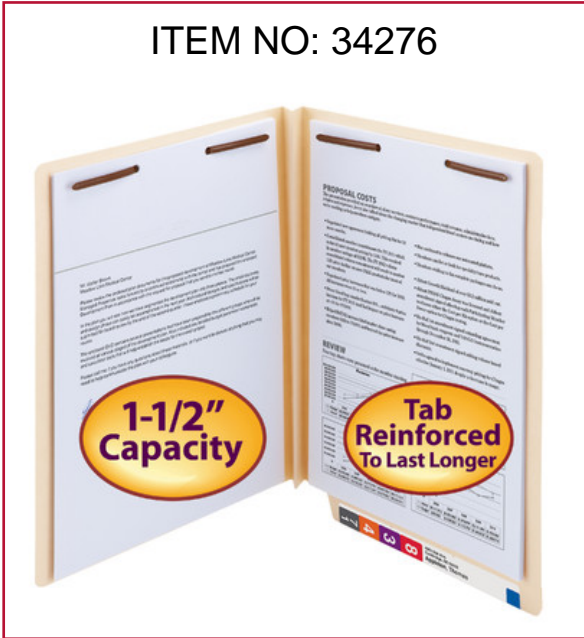

KEEPING YOU ORGANIZED

End Tab Expansion Fastener Folders with Reinforced Tab

ITEM NO: 34276

These heavyweight folders have a "W" fold that expands to hold up to 1-1/2" of paperwork. Keep rough drafts of large documents fastened on one side and final drafts fastened on the other.

FEATURES:

- 14 point manila stock
- Tab 7/8" wide, embossed for label
- Reinforced top edge of back panel
- Two 2" prong "B" style fasteners
- 10% recycled content, 10% post-consumer material

Smead End Tab Fastener File Folder 34276, Shelf-Master® Reinforced Straight-Cut Tab, 2 Fasteners, Letter, Manila

PRODUCT DETAILS

Item No:	34276
Size:	Letter
Dimensions:	12-1/4" W x 9-1/2" H
Color:	Manila
Tabs:	Straight-cut
# Fasteners:	2
Fastener:	2B Style Fastener
Expansion:	1-1/2"
Qty Per Box:	50
Qty Per Carton:	250
SFI:	Sustainable Forestry Initiative
Recycled Content:	10% recycled content, 10% post-consumer waste
Made In:	Made in the USA
Usage:	Shelf Filing
Stock No:	2BETW2200L-1&3