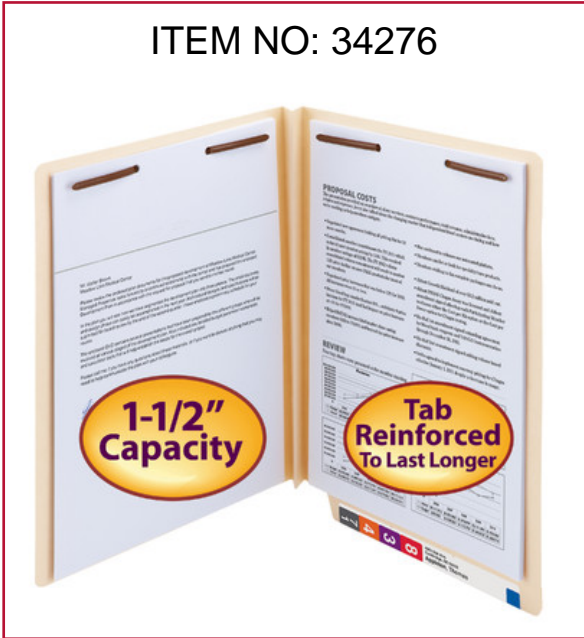

## End Tab Expansion Fastener Folders with Reinforced Tab

ITEM NO: 34276

These heavyweight folders have a "W" fold that expands to hold up to 1-1/2" of paperwork. Keep rough drafts of large documents fastened on one side and final drafts fastened on the other.

**FEATURES:**

- 14 point manila stock
- Tab 7/8" wide, embossed for label
- Reinforced top edge of back panel
- Two 2" prong "B" style fasteners
- 10% recycled content, 10% post-consumer material

## Smead End Tab Fastener File Folder 34276, Shelf-Master® Reinforced Straight-Cut Tab, 2 Fasteners, Letter, Manila

### PRODUCT DETAILS

|                   |   |
|-------------------|---|
| Item No:          | 34276   |
| Size:             | Letter  |
| Dimensions:       | 12-1/4" W x 9-1/2" H                          |
| Color:            | Manila  |
| Tabs:             | Straight-cut                                  |
| # Fasteners:      | 2   |
| Fastener:         | 2B Style Fastener                             |
| Expansion:        | 1-1/2"  |
| Qty Per Box:      | 50  |
| Qty Per Carton:   | 250   |
| SFI:              | Sustainable Forestry Initiative               |
| Recycled Content: | 10% recycled content, 10% post-consumer waste |
| Made In:          | Made in the USA                               |
| Usage:            | Shelf Filing                                  |
| Stock No:         | 2BETW2200L-1&3                                |