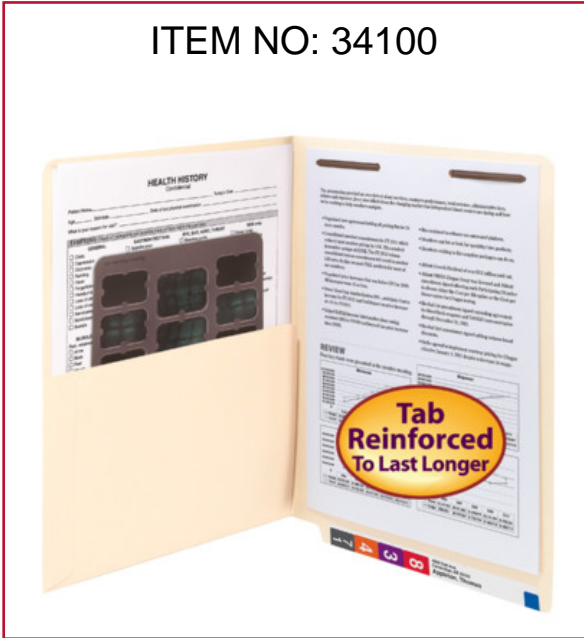

End Tab Pocket Fastener Folder

ITEM NO: 34100

Part pocket folder, part fastener folder, this innovative product features a handy pocket on the inside front panel to safely hold small or loose materials while protecting photos, X-rays or digital media. Sealed on outer edges for to keep loose items safe. Fastener holds papers securely.

FEATURES:

- 11 point manila stock
- Tab 3/4" wide, embossed for label
- 9" x 5-3/4" pocket on inside front
- 2" prong "B" style fastener in position 1
- 10% recycled content, 10% post-consumer material

Smead End Tab Pocket Folder with Fastener 34100, Straight-Cut Tab, 1 Pocket, Letter, Manila

PRODUCT DETAILS

Item No:	34100
Size:	Letter
Dimensions:	12-1/4" W x 9-1/2" H
Material:	11 point manila
Color:	Manila
Tabs:	Straight-cut
# Fasteners:	1
Fastener:	2B Style Fastener
Qty Per Box:	50
Qty Per Carton:	250
SFI:	 Sustainable Forestry Initiative
Recycled Content:	 10% recycled content, 10% post-consumer waste
Made In:	 Made in the USA
Security Features:	Closed Sides
Usage:	Shelf Filing
Stock No:	2BET2-350L-1