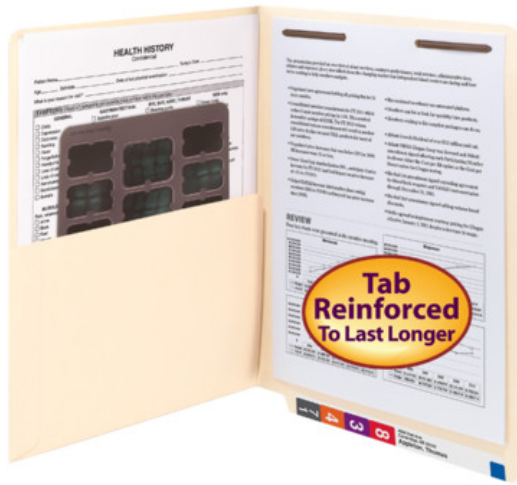

End Tab Pocket Fastener Folder

ITEM NO: 34100

Part pocket folder, part fastener folder, this innovative product features a handy pocket on the inside front panel to safely hold small or loose materials while protecting photos, X-rays or digital media. Sealed on outer edges for to keep loose items safe. Fastener holds papers securely.

FEATURES:

- 11 point manila stock
- Tab 3/4" wide, embossed for label
- 9" x 5-3/4" pocket on inside front
- 2" prong "B" style fastener in position 1
- 10% recycled content, 10% post-consumer material

Smead End Tab Pocket Folder with Fastener 34100, Straight-Cut Tab, 1 Pocket, Letter, Manila

PRODUCT DETAILS

| | |
|--------------------|---|
| Item No: | 34100 |
| Size: | Letter |
| Dimensions: | 12-1/4" W x 9-1/2" H |
| Material: | 11 point manila |
| Color: | Manila |
| Tabs: | Straight-cut |
| # Fasteners: | 1 |
| Fastener: | 2B Style Fastener |
| Qty Per Box: | 50 |
| Qty Per Carton: | 250 |
| SFI: |  Sustainable Forestry Initiative |
| Recycled Content: |  10% recycled content, 10% post-consumer waste |
| Made In: |  Made in the USA |
| Security Features: | Closed Sides |
| Usage: | Shelf Filing |
| Stock No: | 2BET2-350L-1 |