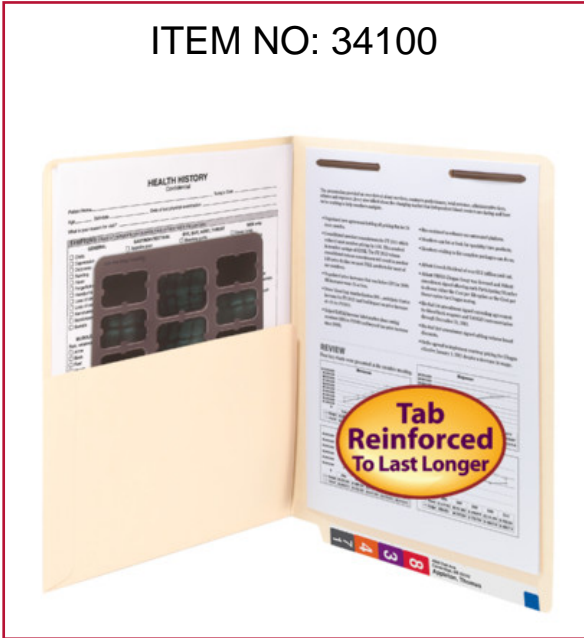

End Tab Pocket Fastener Folder

ITEM NO: 34100

Part pocket folder, part fastener folder, this innovative product features a handy pocket on the inside front panel to safely hold small or loose materials while protecting photos, X-rays or digital media. Sealed on outer edges for to keep loose items safe. Fastener holds papers securely.

FEATURES:

- 11 point manila stock
- Tab 3/4" wide, embossed for label
- 9" x 5-3/4" pocket on inside front
- 2" prong "B" style fastener in position 1
- 10% recycled content, 10% post-consumer material

Smead End Tab Pocket Folder with Fastener 34100, Straight-Cut Tab, 1 Pocket, Letter, Manila

PRODUCT DETAILS

| | |
|--------------------|---|
| Item No: | 34100 |
| Size: | Letter |
| Dimensions: | 12-1/4" W x 9-1/2" H |
| Material: | 11 point manila |
| Color: | Manila |
| Tabs: | Straight-cut |
| # Fasteners: | 1 |
| Fastener: | 2B Style Fastener |
| Qty Per Box: | 50 |
| Qty Per Carton: | 250 |
| SFI: |  Sustainable Forestry Initiative |
| Recycled Content: |  10% recycled content, 10% post-consumer waste |
| Made In: |  Made in the USA |
| Security Features: | Closed Sides |
| Usage: | Shelf Filing |
| Stock No: | 2BET2-350L-1 |