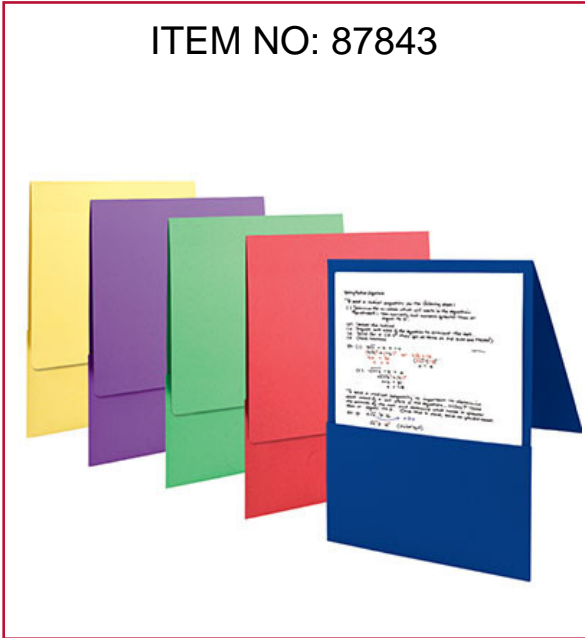

## Smead Campus.org Backpack Folder

ITEM NO: 87843

This backpack folder allows you to store a single subject at a time. The tuck flap secures your documents in place when you're on the move. Made from paper or poly stock, these folders feature a straight-cut flap that can either be tucked or left out and can hold up to 100 sheets. The vertical orientation makes it easy to access documents and backpack friendly.

**FEATURES:**

- Vertical orientation is backpack friendly
- Tuck flap keeps paperwork safe and secure
- Each pocket holds up to 100 sheets of paper

## SmeadCampus.org Backpack File Folder 87843, Letter, Assorted Colors

PRODUCT DETAILS

Item No:	87843
Size:	Letter
Dimensions:	9-1/2" W x 11-1/2" H
Material:	11 point textured stock
Color:	Assorted Colors - Dark Blue, Purple, Red, Yellow & Green
Pocket:	1
Qty Per Each:	1
Qty Per Carton:	50
SFI:	 Sustainable Forestry Initiative
Recycled Content:	 10% recycled content, 10% post-consumer waste
Special Material:	Archival, Acid Free
Security Features:	Closed Sides
Usage:	On The Go
Stock No:	87843