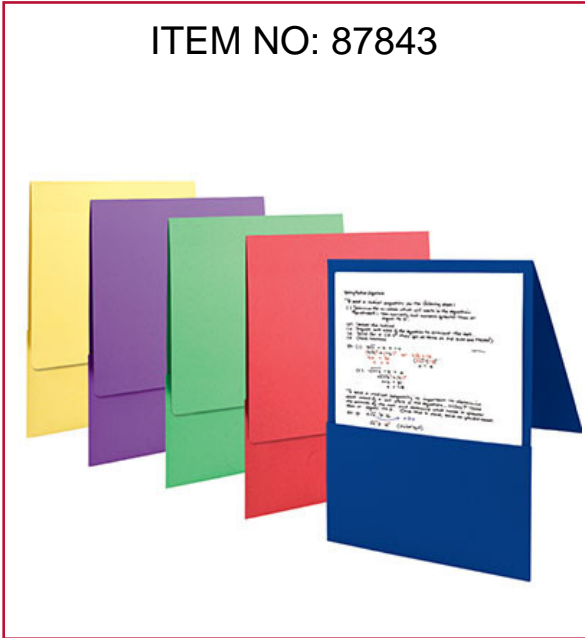

## Smead Backpack Folder

ITEM NO: 87843

This backpack folder allows you to store a single subject at a time. The tuck flap secures your documents in place when you're on the move. Made from paper or poly stock, these folders feature a straight-cut flap that can either be tucked or left out and can hold up to 100 sheets. The vertical orientation makes it easy to access documents and backpack friendly.

**FEATURES:**

- Vertical orientation is backpack friendly
- Tuck flap keeps paperwork safe and secure
- Each pocket holds up to 100 sheets of paper

## Smead Backpack File Folder 87843, Letter, Assorted Colors

### PRODUCT DETAILS

Item No:	87843
Size:	Letter
Dimensions:	9-1/2" W x 11-1/2" H
Material:	11 point textured stock
Color:	Assorted Colors - Dark Blue, Purple, Red, Yellow & Green
Pocket:	1
Qty Per Each:	1
Qty Per Carton:	50
SFI:	Sustainable Forestry Initiative
Recycled Content:	10% recycled content, 10% post-consumer waste
Special Material:	Archival, Acid Free
Security Features:	Closed Sides
Usage:	On The Go
Stock No:	87843