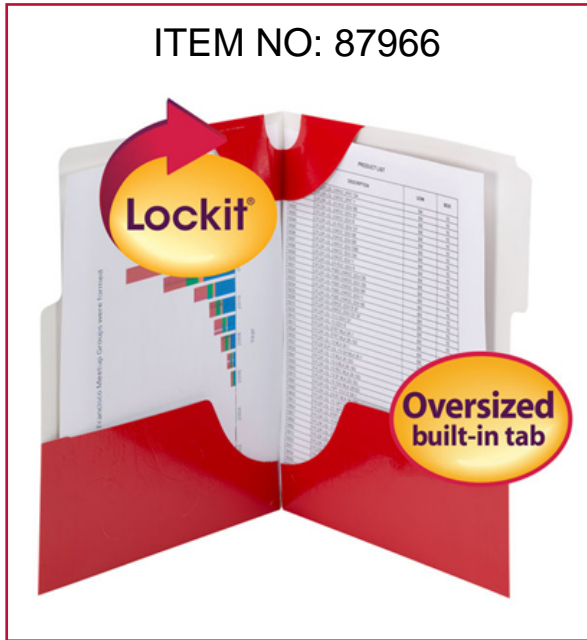

SuperTab® Lockit® Two-Pocket Folders

The SuperTab® Lockit® Two-Pocket Folder has a built-in tab, making it easy to label and file. The tab is 90% larger than a traditional file folder tab which allows you to use a larger font or add more lines of text. The unique Lockit® feature at top folds over to secure your important documents and prevent them from falling out. Made from durable laminated material, it features large pockets that safely hold documents for easy transport while keeping them readily accessible. Choose from a variety of colors.

FEATURES:

- 11 point colored laminated stock
- Extra wide 1/3-cut tab
- Two 4-1/2" high pockets
- Each pocket holds up to 50 sheets of paper

Smead SuperTab® Lockit Two-Pocket Folders, 87966, Extra Wide 1/3-Cut Tab First Position, Letter, Red

PRODUCT DETAILS

Item No:	87966
Size:	Letter
Dimensions:	11-5/8" W x 9-1/2" H
Color:	Red
Tabs:	1/3-cut, first position
Pocket:	2
Qty Per Pack:	5
Qty Per Carton:	10
SFI:	 Sustainable Forestry Initiative
Usage:	Drawer Filing
Stock No:	87966