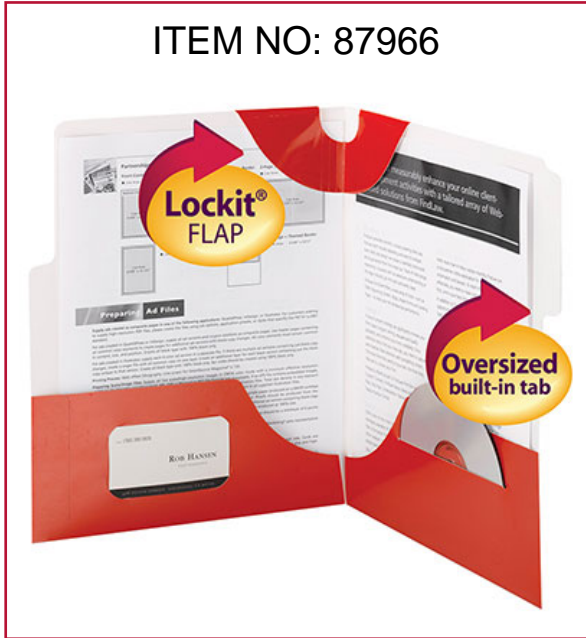

KEEPING YOU ORGANIZED

SuperTab® Lockit® Two-Pocket Folders

The SuperTab® two-pocket folder has a built-in tab, making it easy to label and file. The tab is 90% larger than a traditional file folder tab which allows you to use a larger font or add more lines of text. The unique Lockit® flap at top folds over to secure your important documents and prevent them from falling out. Made from durable laminated material, it features large pockets that safely hold documents for easy transport while keeping them readily accessible.

FEATURES:

- 11 point colored laminated stock
- Extra wide 1/3-cut tab
- Two 4-1/2" high pockets
- Each pocket holds up to 50 sheets of paper

Smead SuperTab® Two-Pocket File Folder 87966, Extra Wide 1/3-Cut Tab First Position, Letter, Red

PRODUCT DETAILS

Item No:	87966
Size:	Letter
Dimensions:	11-5/8" W x 9-1/2" H
Color:	Red
Tabs:	1/3-cut, first position
Pocket:	2
Qty Per Pack:	5
Qty Per Carton:	10
SFI:	 Sustainable Forestry Initiative
Usage:	Drawer Filing
Stock No:	87966