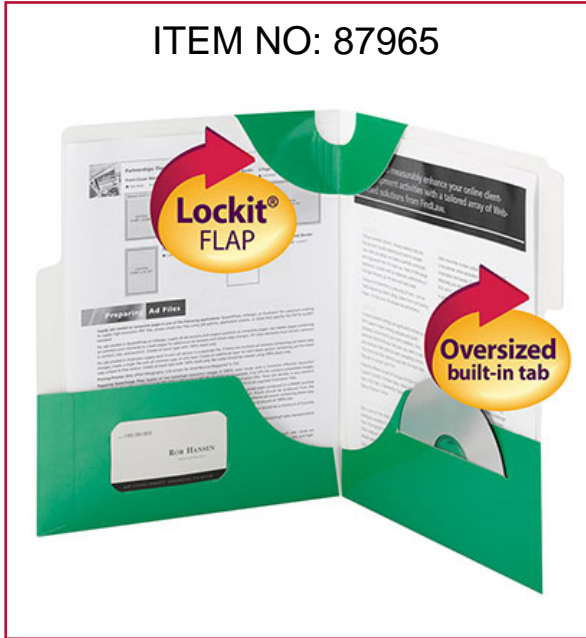

SuperTab® Lockit® Two-Pocket Folders

The SuperTab® two-pocket folder has a built-in tab, making it easy to label and file. The tab is 90% larger than a traditional file folder tab which allows you to use a larger font or add more lines of text. The unique Lockit® flap at top folds over to secure your important documents and prevent them from falling out. Made from durable laminated material, it features large pockets that safely hold documents for easy transport while keeping them readily accessible.

FEATURES:

- 11 point colored laminated stock
- Extra wide 1/3-cut tab
- Two 4-1/2" high pockets
- Each pocket holds up to 50 sheets of paper

Smead SuperTab® Two-Pocket File Folder 87965, Extra Wide 1/3-Cut Tab First Position, Letter, Green

PRODUCT DETAILS

Item No:	87965
Size:	Letter
Dimensions:	11-5/8" W x 9-1/2" H
Color:	Green
Tabs:	1/3-cut, first position
Pocket:	2
Qty Per Pack:	5
Qty Per Carton:	10
SFI:	 Sustainable Forestry Initiative
Usage:	Drawer Filing
Stock No:	87965