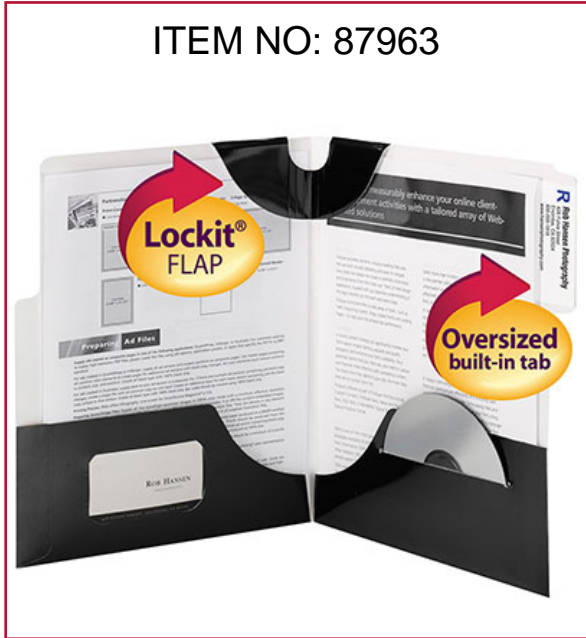

## SuperTab® Lockit® Two-Pocket Folders

The SuperTab® two-pocket folder has a built-in tab, making it easy to label and file. The tab is 90% larger than a traditional file folder tab which allows you to use a larger font or add more lines of text. The unique Lockit® flap at top folds over to secure your important documents and prevent them from falling out. Made from durable laminated material, it features large pockets that safely hold documents for easy transport while keeping them readily accessible.

### FEATURES:

- 11 point colored laminated stock
- Extra wide 1/3-cut tab
- Two 4-1/2" high pockets
- Each pocket holds up to 50 sheets of paper

## Smead SuperTab® Two-Pocket File Folder 87963, Extra Wide 1/3-Cut Tab First Position, Letter, Black

### PRODUCT DETAILS

|                 |   |
|-----------------|---|
| Item No:        | 87963   |
| Size:           | Letter  |
| Dimensions:     | 11-5/8" W x 9-1/2" H  |
| Color:          | Black   |
| Tabs:           | 1/3-cut, first position   |
| Pocket:         | 2   |
| Qty Per Pack:   | 5   |
| Qty Per Carton: | 10  |
| SFI:            |  Sustainable Forestry Initiative |
| Usage:          | Drawer Filing   |
| Stock No:       | 87963   |