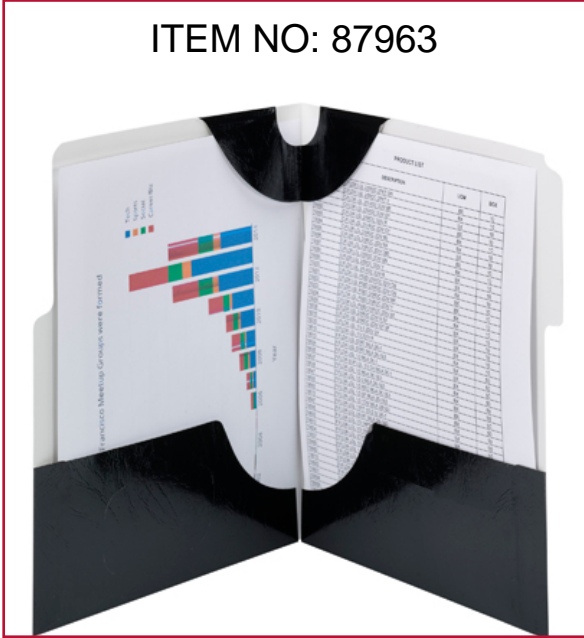

## SuperTab® Lockit® Two-Pocket Folders

ITEM NO: 87963

The SuperTab® two-pocket folder has a built-in tab, making it easy to label and file. The tab is 90% larger than a traditional file folder tab which allows you to use a larger font or add more lines of text. The unique Lockit® flap at top folds over to secure your important documents and prevent them from falling out. Made from durable laminated material, it features large pockets that safely hold documents for easy transport while keeping them readily accessible.

### FEATURES:

- 11 point colored laminated stock
- Extra wide 1/3-cut tab
- Two 4-1/2" high pockets
- Each pocket holds up to 50 sheets of paper

## Smead SuperTab® Two-Pocket File Folder 87963, Extra Wide 1/3-Cut Tab First Position, Letter, Black

### PRODUCT DETAILS

Item No:	87963
Size:	Letter
Dimensions:	11-5/8" W x 9-1/2" H
Color:	Black
Tabs:	1/3-cut, first position
Pocket:	2
Qty Per Pack:	5
Qty Per Carton:	10
SFI:	 Sustainable Forestry Initiative
Usage:	Drawer Filing
Stock No:	87963