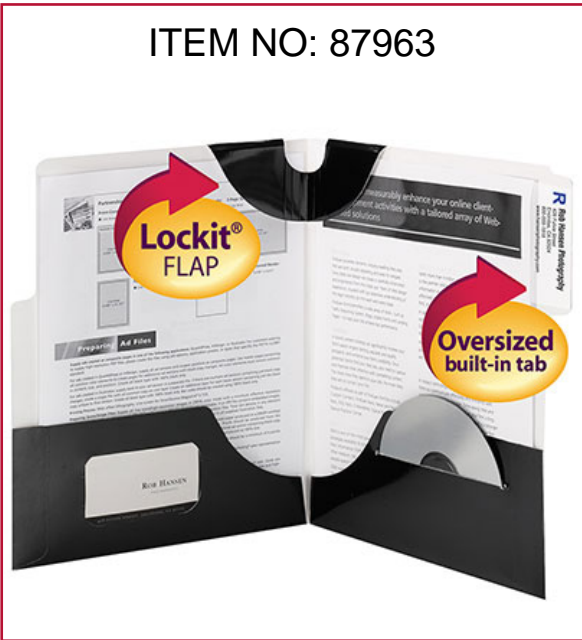

SuperTab® Two-Pocket Folders

ITEM NO: 87963

The SuperTab® two-pocket folder has a built-in tab, making it easy to label and file. The tab is 90% larger than a traditional file folder tab which allows you to use a larger font or add more lines of text. The unique Lockit® flap at top folds over to secure your important documents and prevent them from falling out. Made from durable laminated material, it features large pockets that safely hold documents for easy transport while keeping them readily accessible.

FEATURES:

- 11 point colored laminated stock
- Extra wide 1/3-cut tab
- Two 4-1/2" high pockets
- Each pocket holds up to 50 sheets of paper

Smead SuperTab® Two-Pocket File Folder 87963, Extra Wide 1/3-Cut Tab First Position, Letter, Black

PRODUCT DETAILS

Item No:	87963
Size:	Letter
Dimensions:	11-5/8" W x 9-1/2" H
Color:	Black
Tabs:	1/3-cut, first position
Pocket:	2
Qty Per Pack:	5
Qty Per Carton:	10
SFI:	 Sustainable Forestry Initiative
Usage:	Drawer Filing
Stock No:	87963