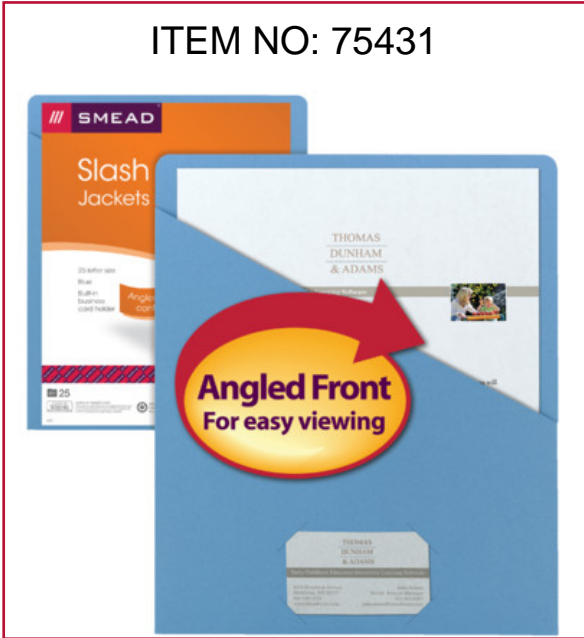

## Slash-style File Jackets

ITEM NO: 75431

Keep papers organized with these sturdy page holders that are closed on three sides to keep materials secure and in order. Ideal as a project file. Angled front for viewing documents while keeping papers flat. Die cut to hold a business card. Available in manila and four bright colors for easy file identification.

### FEATURES:

- 11 pt manila or colored stock
- Holds standard letter size paper
- 10% recycled content, 10% post-consumer material

### PRODUCT DETAILS

Item No:	75431
Size:	Letter
Dimensions:	9-3/4" W x 11-1/2" H
Material:	11 point colored
Color:	Blue
Qty Per Each:	25
Qty Per Carton:	20
SFI:	Sustainable Forestry Initiative
Recycled Content:	10% recycled content, 10% post-consumer waste
Made In:	Made in the USA
Security Features:	Closed Sides
Usage:	Drawer Filing, On The Go
Stock No:	3900SS-BE