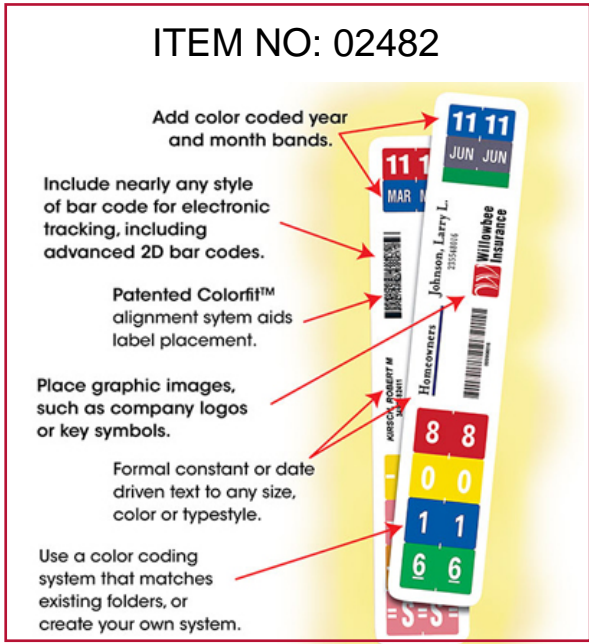

## ColorBar® Laser Labels

ITEM NO: 02482

ColorBar® Bright White labels are designed specifically to work with laser printers. Use with ColorBar® software for accurate color matching and uniformity.

<br><br>

<b><font color=red>Smead ColorBar® Labeling Software requires the use of genuine ColorBar® labels.</font></b>

<p><a href="/pdf/colorbar/ColorBar\_Supplies\_Brochure.pdf" target="\_blank">View ColorBar® Supplies Brochure</a></p>

### FEATURES:

- ColorBar laser labels are specifically designed for laser printing.
- ColorBar labels will not yellow over time. Consistent whiteness prevents color shifts in your color coding.
- Special sheet construction reduces paper jams when printing.
- Stringent adhesive quality controls prevent problems with curling, peeling and printing.
- Standard letter size to fit virtually any printer that supports 8-1/2" x 11" adhesive label stock
- Available in 6-up, 7-up and single label sheets
- Labels sizes 8" and 7-1/2" to match current systems

## Smead ColorBar® Label 02482, 6-Up Label Sheet, Laser Printer, 8" W x 1-1/2" H