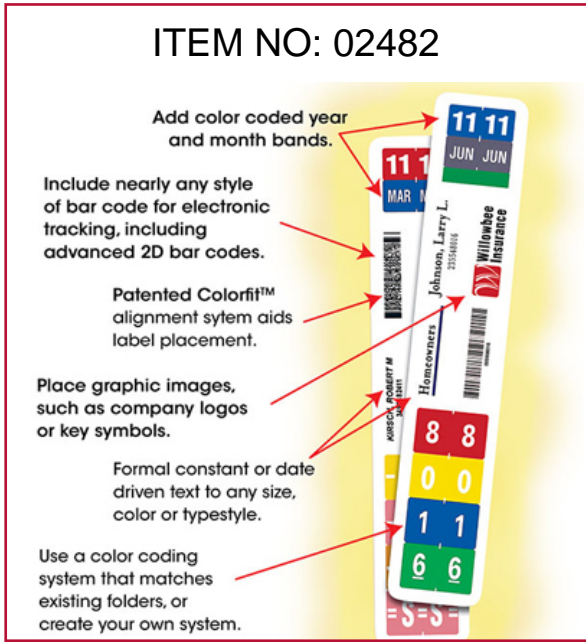

## ColorBar® Laser Labels

ITEM NO: 02482

ColorBar® Bright White labels are designed specifically to work with laser printers. Use with ColorBar® software for accurate color matching and uniformity.

<br><br>

<b><font color=red>Smead ColorBar® Labeling Software requires the use of genuine ColorBar® labels.</font></b>

<p><a href="/pdf/colorbar/ColorBar\_Supplies\_Brochure.pdf" target="\_blank">View ColorBar® Supplies Brochure</a></p>

### FEATURES:

- ColorBar laser labels are specifically designed for laser printing.
- ColorBar labels will not yellow over time. Consistent whiteness prevents color shifts in your color coding.
- Special sheet construction reduces paper jams when printing.
- Stringent adhesive quality controls prevent problems with curling, peeling and printing.
- Standard letter size to fit virtually any printer that supports 8-1/2" x 11" adhesive label stock
- Available in 6-up, 7-up and single label sheets
- Labels sizes 8" and 7-1/2" to match current systems

## Smead ColorBar® Label 02482, 6-Up Label Sheet, Laser Printer, 8" W x 1-1/2" H