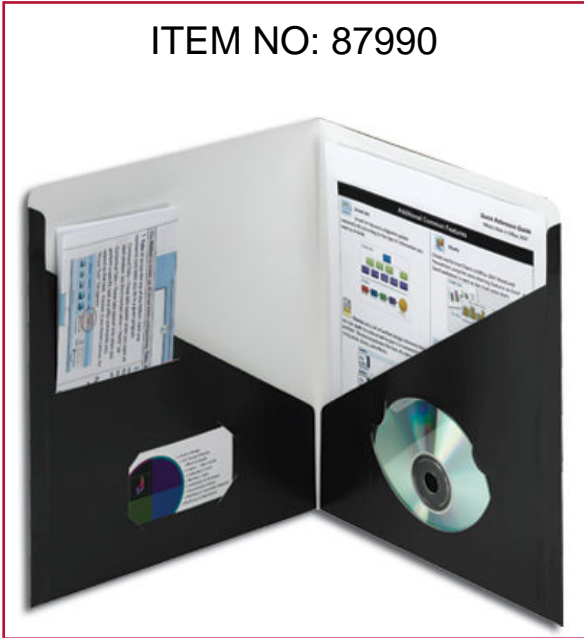

## Contemporary Classics Two-Pocket Folders

ITEM NO: 87990

These contemporary colored two-pocket folders are made of a durable satin finish paper stock which provides a clean vibrant look. The two pocket folders have generous slash pockets. Reinforced at the sides, the left pocket is die-cut to hold a business card and tri-fold documents, and the right pocket is die-cut for electronic media.

**FEATURES:**

- Contemporary colors– black, blue gray and latte
- Satin finish provides more vibrant color

## Smead Contemporary Classic Two-Pocket File Folder 87990, Up to 50 Sheets, Letter, Black

### PRODUCT DETAILS

Item No:	87990
Size:	Letter
Dimensions:	9-3/4" W x 11-1/2" H
Material:	Colored stock
Color:	Black
Qty Per Box:	25
Qty Per Carton:	125
SFI:	 Sustainable Forestry Initiative
Security Features:	Closed Sides
Usage:	On The Go
Stock No:	87990