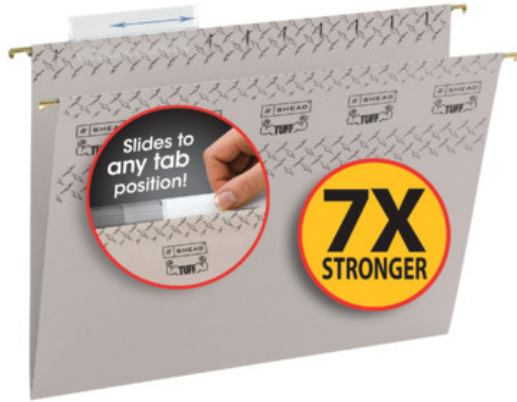

## TUFF® Hanging Folder with Easy Slide™ Tab

ITEM NO: 64092

Seven times stronger than the leading competitor's hanging folder\*, TUFF® Hanging Folders are the Gold Standard for hanging folders. The specially designed reinforced rods are 40% stronger to resist bending and paper tearing. The heavy-duty oversized tabs easily slide and secure into the position you choose. Replaceable white tab inserts included.

### FEATURES:

- Specially designed reinforced channel rods
- Heavy-duty 1/3-cut adjustable plastic tab
- Coated rod tips slide easily on rails
- 10% recycled content, 10% post-consumer material

## Smead TUFF® Hanging Folder with Easy Slide™ Tab 64092, 1/3-Cut Sliding Tab, Letter, Steel Gray

### PRODUCT DETAILS

Item No:	64092
Size:	Letter
Dimensions:	11-3/4" W x 9-1/4"H
Material:	11 point colored
Color:	Gray
Tabs:	1/3-cut, assorted
Qty Per Box:	18
Qty Per Carton:	180
SFI:	 Sustainable Forestry Initiative
Recycled Content:	 10% recycled content, 10% post-consumer waste
Made In:	 Made in the USA
Special Material:	Archival, Acid Free
Usage:	Drawer Filing
Stock No:	64092