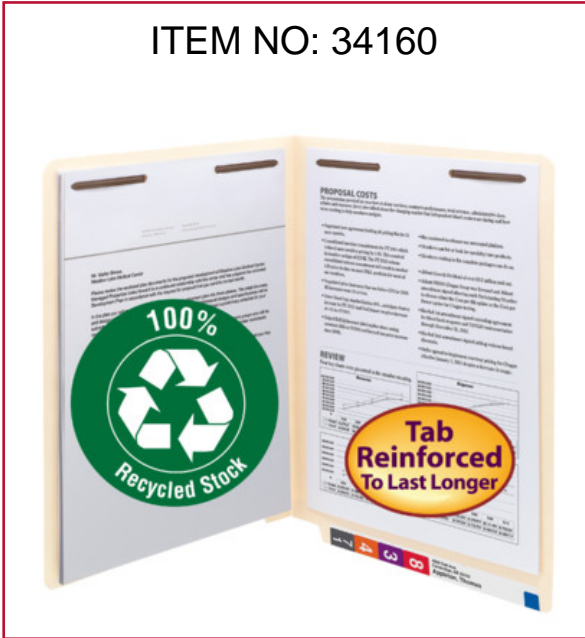

KEEPING YOU ORGANIZED

100% Recycled End Tab Fastener Folder with Shelf-Master® Reinforced Tab

ITEM NO: 34160

The eco-friendly choice for general filing, these folders feature straight-cut tabs for color-coded indexing and fasteners for subdividing documents inside the folder. Shelf-Master® reinforced tab provides extra strength at the point of greatest wear. Made from 100% recycled paper stock.

FEATURES:

- 11 point manila stock
- Straight cut tab, 1/2" wide, embossed for label
- 2" prong "B" style fasteners
- Scored for 3/4" expansion
- 100% recycled content, 30% post-consumer material

Smead End Tab 100% Recycled Fastener Folder 34160, Shelf-Master® Reinforced Straight-Cut Tab, 2 Fasteners, Letter, Manila

PRODUCT DETAILS

Item No:	34160
Size:	Letter
Dimensions:	12-1/4" W x 9-1/2" H
Material:	11 point 100% recycled manila
Color:	Manila
Tabs:	Straight-cut
# Fasteners:	2
Fastener:	2B Style Fastener
Qty Per Box:	50
Qty Per Carton:	250
Recycled Content:	100% recycled content, 30% post-consumer waste
Made In:	Made in the USA
Usage:	Shelf Filing
Stock No:	34160