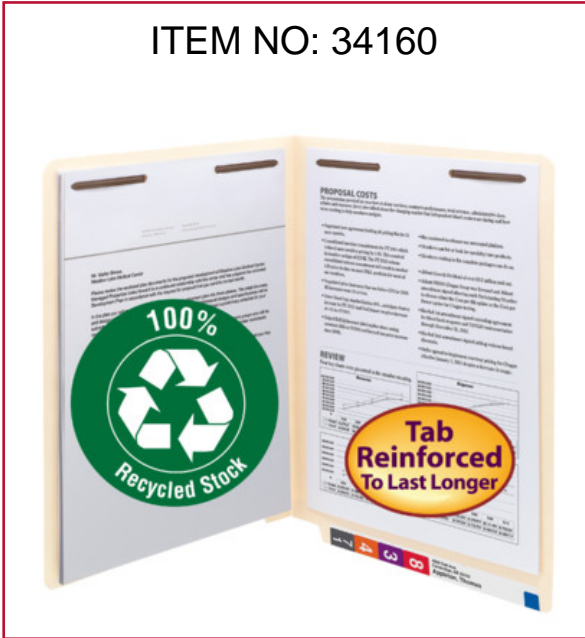

# 100% Recycled End Tab Fastener Folder with Shelf-Master® Reinforced Tab

ITEM NO: 34160

The eco-friendly choice for general filing, these folders feature straight-cut tabs for color-coded indexing and fasteners for subdividing documents inside the folder. Shelf-Master® reinforced tab provides extra strength at the point of greatest wear. Made from 100% recycled paper stock.

### FEATURES:

- 11 point manila stock
- Straight cut tab, 1/2" wide, embossed for label
- 2" prong "B" style fasteners
- Scored for 3/4" expansion
- 100% recycled content, 30% post-consumer material

## Smead End Tab 100% Recycled Fastener Folder 34160, Shelf-Master® Reinforced Straight-Cut Tab, 2 Fasteners, Letter, Manila

### PRODUCT DETAILS

Item No:	34160
Size:	Letter
Dimensions:	12-1/4" W x 9-1/2" H
Material:	11 point 100% recycled manila
Color:	Manila
Tabs:	Straight-cut
# Fasteners:	2
Fastener:	2B Style Fastener
Qty Per Box:	50
Qty Per Carton:	250
Recycled Content:	100% recycled content, 30% post-consumer waste
Made In:	Made in the USA
Usage:	Shelf Filing
Stock No:	34160