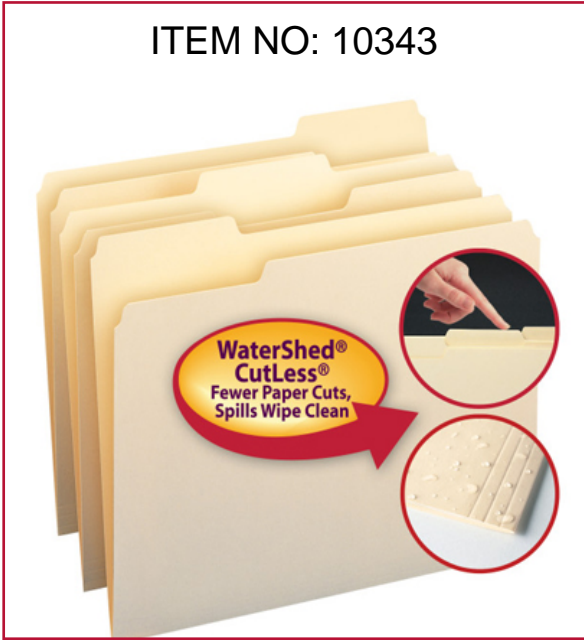

WaterShed®/CutLess® and CutLess® File Folders

ITEM NO: 10343

Protect your documents with office-friendly file folders that resist liquid spills and are dirt and finger-oil resistant, while significantly reducing paper cuts. Special CutLess file folders reduce the incidence of paper cuts, while WaterShed file folders resist stains. Choose WaterShed/CutLess to get the benefits of both!

FEATURES:

- Single-ply tab, 1/2" high, 1/3 cut, assorted positions
- Watershed/Cutless and Cutless 11 pt. manila stock
- Scored for 3/4" expansion
- 30% recycled content, 30% post-consumer

Smead WaterShed®/CutLess® File Folder 10343, 1/3-Cut Tab, Letter, Manila

PRODUCT DETAILS

Item No:	10343
Size:	Letter
Dimensions:	11-5/8" W x 9-1/2" H Overall, 9" H Body
Material:	11 point WaterShed®/CutLess®
Color:	Manila
Tabs:	1/3-cut, assorted
Qty Per Box:	100
Qty Per Carton:	500
SFI:	 Sustainable Forestry Initiative
Recycled Content:	 30% recycled content, 30% post-consumer waste
Made In:	 Made in the USA
Usage:	Drawer Filing
Stock No:	10343