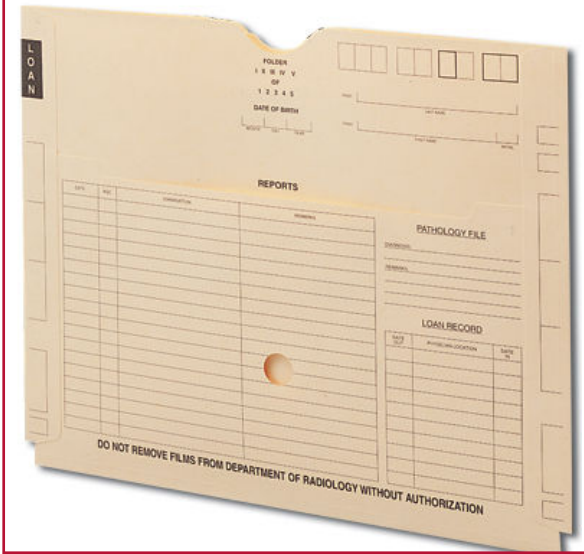

## X-Ray End Tab File Jacket with Pocket

ITEM NO: 66300

A low cut front panel and full-height interior divider create a "kangaroo"-style pocket for storing patient reports in addition to the X-rays or charts in the main pocket. Printed on one side for quick documentation.

### FEATURES:

- 11 pt. manila
- Scored for 3/4" expansion
- Offset thumbcut at top
- Bottom corners are notched
- 10% recycled content, 10% post-consumer material

## Smead End Tab X-Ray Jacket with Pocket 66300, Straight-Cut Tab, Printed Front, 18-1/4" W x 14-1/2" H, Manila

### PRODUCT DETAILS

Item No:	66300
Size:	Other
Dimensions:	18-1/4" W x 14-1/2" H
Material:	11 point manila
Color:	Manila
Qty Per Box:	100
Qty Per Carton:	100
SFI:	 Sustainable Forestry Initiative
Recycled Content:	 10% recycled content, 10% post-consumer waste
Made In:	 Made in the USA
Security Features:	Closed Sides
Usage:	Shelf Filing
Stock No:	PXR7