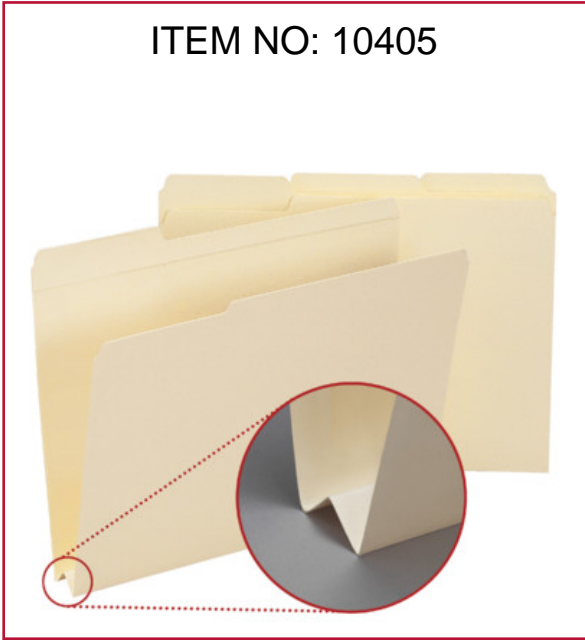

KEEPING YOU ORGANIZED

Manila Expansion File Folders

ITEM NO: 10405

For bulky files, these durable heavyweight file folders have a "W" fold that expands to hold up to 1-1/2" of paperwork. Reinforced tabs provide extra strength where you need it most.

FEATURES:

- Heavy duty 14 point stock
- 1/3-cut tab, assorted positions
- 10% recycled content, 10% post-consumer material

Smead File Folder 10405, Reinforced 1/3-Cut Tab, 1-1/2" Expansion, Letter, Manila

PRODUCT DETAILS

Item No:	10405
Size:	Letter
Dimensions:	11-5/8" W x 9-1/2" H Overall, 8-3/4" H Front
Material:	14 point manila
Color:	Manila
Tabs:	1/3-cut, assorted
Expansion:	1-1/2"
Qty Per Box:	50
Qty Per Carton:	250
SFI:	Sustainable Forestry Initiative
Recycled Content:	10% recycled content, 10% post-consumer waste
Made In:	Made in the USA
Usage:	Drawer Filing
Stock No:	2-203WL