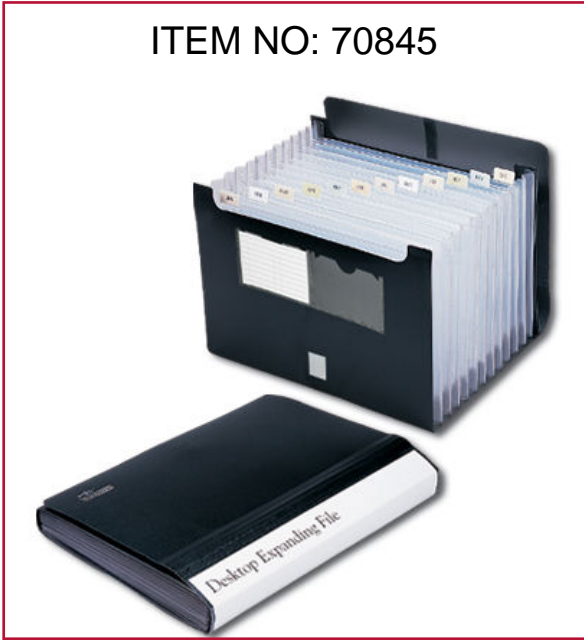

Desktop Expanding File

ITEM NO: 70845

Pockets not only expand on top, but also on the bottom of this roomy, self-standing desktop organizer. Twelve pockets hold up to 900 pages. An extra long flap folds down to create a sturdy base. Full protective cover has hook and loop closure. Durable poly material is tear proof and water resistant.

FEATURES:

- Durable polypropylene is waterproof and tear-resistant
- Each pocket expands to 7/8"
- 12 tabbed pockets
- Colored tab inserts printed with alphabetical and monthly headings
- Two clear pockets on front with index card insert included
- Hook & Loop Closure

Smead Poly Desktop Expanding File 70845, Alphabetic (A-Z) and Monthly (Jan.-Dec.) Colored Tab Inserts, 12 Pockets, Letter, Black

PRODUCT DETAILS

Item No:	70845
Size:	Letter
Dimensions:	13" W x 9-1/2" H
Material:	Polypropylene
Color:	Black
Pocket:	12
Qty Per Box:	12
Qty Per Carton:	12
Special Material:	Archival, Acid Free
Security Features:	Closed On Top, Closed Sides
Usage:	Desktop Filing, Shelf Filing, On The Go
Stock No:	70845