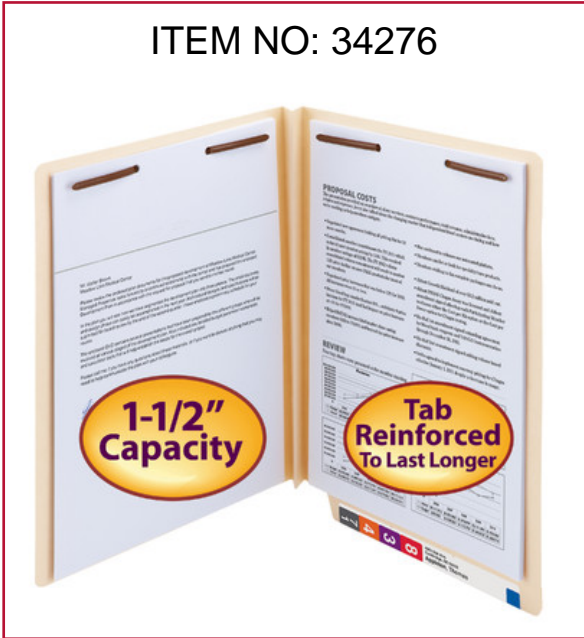

## End Tab Expansion Fastener Folders with Reinforced Tab

ITEM NO: 34276

These heavyweight folders have a "W" fold that expands to hold up to 1-1/2" of paperwork. Keep rough drafts of large documents fastened on one side and final drafts fastened on the other.

**FEATURES:**

- 14 point manila stock
- Tab 7/8" wide, embossed for label
- Reinforced top edge of back panel
- Two 2" prong "B" style fasteners
- 10% recycled content, 10% post-consumer material

### Smead End Tab Fastener File Folder 34276, Shelf-Master® Reinforced Straight-Cut Tab, 2 Fasteners, Letter, Manila

PRODUCT DETAILS

Item No:	34276
Size:	Letter
Dimensions:	12-1/4" W x 9-1/2" H
Color:	Manila
Tabs:	Straight-cut
# Fasteners:	2
Fastener:	2B Style Fastener
Expansion:	1-1/2"
Qty Per Box:	50
Qty Per Carton:	250
SFI:	 Sustainable Forestry Initiative
Recycled Content:	 10% recycled content, 10% post-consumer waste
Made In:	 Made in the USA
Usage:	Shelf Filing
Stock No:	2BETW2200L-1&3