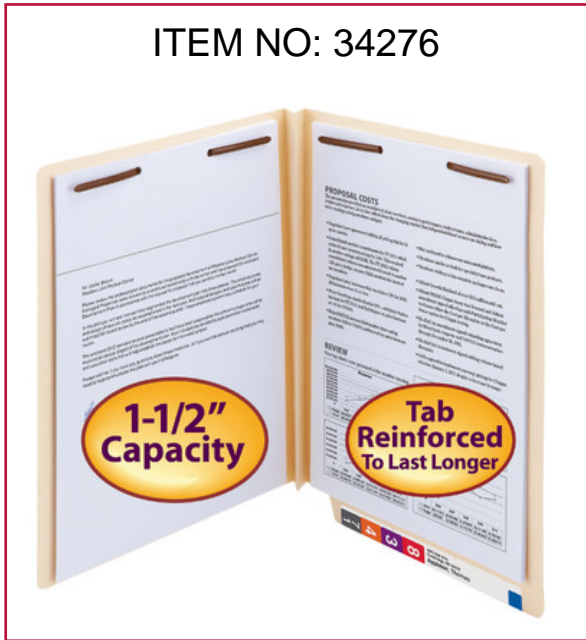

End Tab Expansion Fastener Folders with Reinforced Tab

ITEM NO: 34276

These heavyweight folders have a "W" fold that expands to hold up to 1-1/2" of paperwork. Keep rough drafts of large documents fastened on one side and final drafts fastened on the other.

FEATURES:

- 14 point manila stock
- Tab 7/8" wide, embossed for label
- Reinforced top edge of back panel
- Two 2" prong "B" style fasteners
- 10% recycled content, 10% post-consumer material

Smead End Tab Fastener File Folder 34276, Shelf-Master® Reinforced Straight-Cut Tab, 2 Fasteners, Letter, Manila

PRODUCT DETAILS

Item No:	34276
Size:	Letter
Dimensions:	12-1/4" W x 9-1/2" H
Color:	Manila
Tabs:	Straight-cut
# Fasteners:	2
Fastener:	2B Style Fastener
Expansion:	1-1/2"
Qty Per Box:	50
Qty Per Carton:	250
SFI:	 Sustainable Forestry Initiative
Recycled Content:	 10% recycled content, 10% post-consumer waste
Made In:	 Made in the USA
Usage:	Shelf Filing
Stock No:	2BETW2200L-1&3