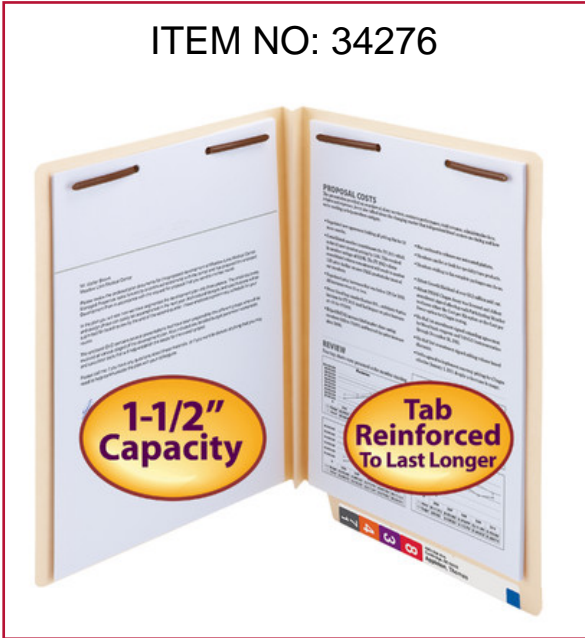

End Tab Expansion Fastener Folders with Reinforced Tab

ITEM NO: 34276

These heavyweight folders have a "W" fold that expands to hold up to 1-1/2" of paperwork. Keep rough drafts of large documents fastened on one side and final drafts fastened on the other.

FEATURES:

- 14 point manila stock
- Tab 7/8" wide, embossed for label
- Reinforced top edge of back panel
- Two 2" prong "B" style fasteners
- 10% recycled content, 10% post-consumer material

Smead End Tab Fastener File Folder 34276, Shelf-Master® Reinforced Straight-Cut Tab, 2 Fasteners, Letter, Manila

PRODUCT DETAILS

Item No:	34276
Size:	Letter
Dimensions:	12-1/4" W x 9-1/2" H
Color:	Manila
Tabs:	Straight-cut
# Fasteners:	2
Fastener:	2B Style Fastener
Expansion:	1-1/2"
Qty Per Box:	50
Qty Per Carton:	250
SFI:	 Sustainable Forestry Initiative
Recycled Content:	 10% recycled content, 10% post-consumer waste
Made In:	 Made in the USA
Usage:	Shelf Filing
Stock No:	2BETW2200L-1&3