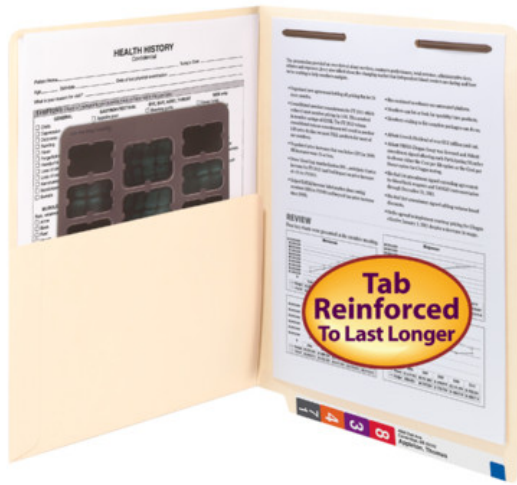

## End Tab Pocket Fastener Folder

ITEM NO: 34100

Part pocket folder, part fastener folder, this innovative product features a handy pocket on the inside front panel to safely hold small or loose materials while protecting photos, X-rays or digital media. Sealed on outer edges for to keep loose items safe. Fastener holds papers securely.

### FEATURES:

- 11 point manila stock
- Tab 3/4" wide, embossed for label
- 9" x 5-3/4" pocket on inside front
- 2" prong "B" style fastener in position 1
- 10% recycled content, 10% post-consumer material

## Smead End Tab Pocket Folder with Fastener 34100, Straight-Cut Tab, 1 Pocket, Letter, Manila

### PRODUCT DETAILS

Item No:	34100
Size:	Letter
Dimensions:	12-1/4" W x 9-1/2" H
Material:	11 point manila
Color:	Manila
Tabs:	Straight-cut
# Fasteners:	1
Fastener:	2B Style Fastener
Qty Per Box:	50
Qty Per Carton:	250
SFI:	 Sustainable Forestry Initiative
Recycled Content:	 10% recycled content, 10% post-consumer waste
Made In:	 Made in the USA
Security Features:	Closed Sides
Usage:	Shelf Filing
Stock No:	2BET2-350L-1