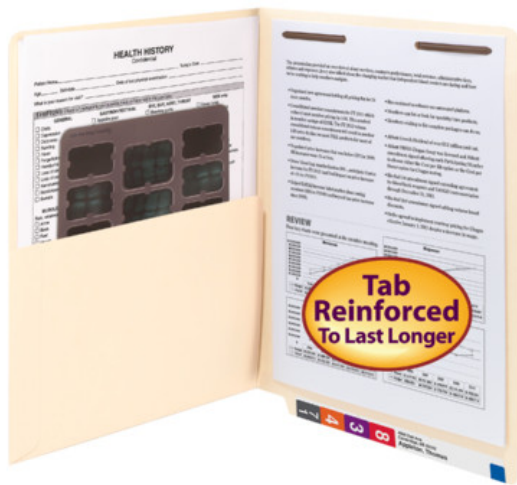

End Tab Pocket Fastener Folder

ITEM NO: 34100

Part pocket folder, part fastener folder, this innovative product features a handy pocket on the inside front panel to safely hold small or loose materials while protecting photos, X-rays or digital media. Sealed on outer edges for to keep loose items safe. Fastener holds papers securely.

FEATURES:

- 11 point manila stock
- Tab 3/4" wide, embossed for label
- 9" x 5-3/4" pocket on inside front
- 2" prong "B" style fastener in position 1
- 10% recycled content, 10% post-consumer material

Smead End Tab Pocket Folder with Fastener 34100, Straight-Cut Tab, 1 Pocket, Letter, Manila

PRODUCT DETAILS

Item No:	34100
Size:	Letter
Dimensions:	12-1/4" W x 9-1/2" H
Material:	11 point manila
Color:	Manila
Tabs:	Straight-cut
# Fasteners:	1
Fastener:	2B Style Fastener
Qty Per Box:	50
Qty Per Carton:	250
SFI:	 Sustainable Forestry Initiative
Recycled Content:	 10% recycled content, 10% post-consumer waste
Made In:	 Made in the USA
Security Features:	Closed Sides
Usage:	Shelf Filing
Stock No:	2BET2-350L-1