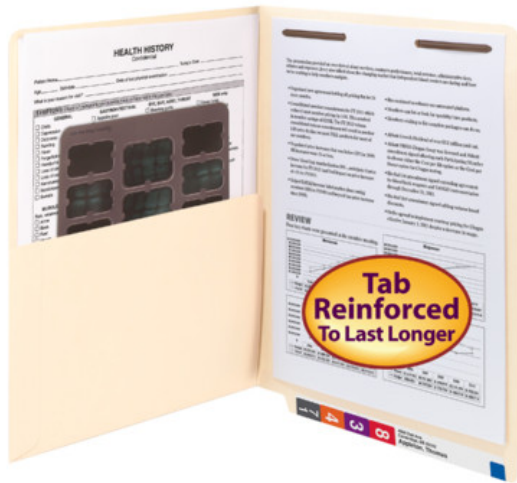

End Tab Pocket Fastener Folder

ITEM NO: 34100

Part pocket folder, part fastener folder, this innovative product features a handy pocket on the inside front panel to safely hold small or loose materials while protecting photos, X-rays or digital media. Sealed on outer edges for to keep loose items safe. Fastener holds papers securely.

FEATURES:

- 11 point manila stock
- Tab 3/4" wide, embossed for label
- 9" x 5-3/4" pocket on inside front
- 2" prong "B" style fastener in position 1
- 10% recycled content, 10% post-consumer material

Smead End Tab Pocket Folder with Fastener 34100, Straight-Cut Tab, 1 Pocket, Letter, Manila

PRODUCT DETAILS

Item No:	34100
Size:	Letter
Dimensions:	12-1/4" W x 9-1/2" H
Material:	11 point manila
Color:	Manila
Tabs:	Straight-cut
# Fasteners:	1
Fastener:	2B Style Fastener
Qty Per Box:	50
Qty Per Carton:	250
SFI:	 Sustainable Forestry Initiative
Recycled Content:	 10% recycled content, 10% post-consumer waste
Made In:	 Made in the USA
Security Features:	Closed Sides
Usage:	Shelf Filing
Stock No:	2BET2-350L-1