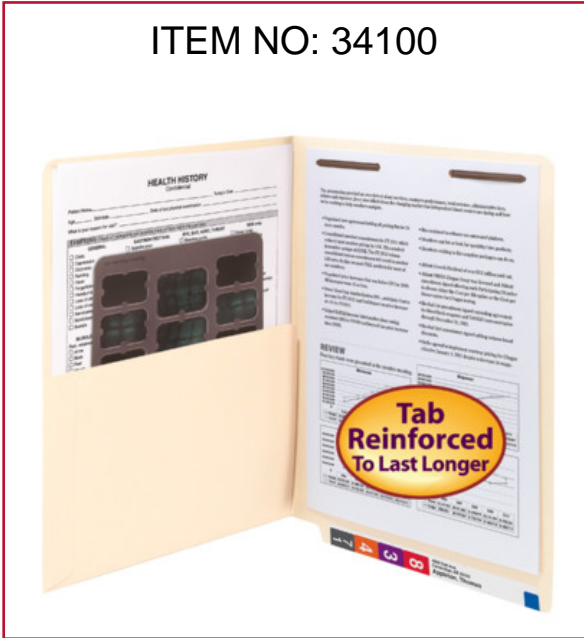

## End Tab Pocket Fastener Folder

ITEM NO: 34100

Part pocket folder, part fastener folder, this innovative product features a handy pocket on the inside front panel to safely hold small or loose materials while protecting photos, X-rays or digital media. Sealed on outer edges for to keep loose items safe. Fastener holds papers securely.

### FEATURES:

- 11 point manila stock
- Tab 3/4" wide, embossed for label
- 9" x 5-3/4" pocket on inside front
- 2" prong "B" style fastener in position 1
- 10% recycled content, 10% post-consumer material

## Smead End Tab Pocket Folder with Fastener 34100, Straight-Cut Tab, 1 Pocket, Letter, Manila

### PRODUCT DETAILS

Item No:	34100
Size:	Letter
Dimensions:	12-1/4" W x 9-1/2" H
Material:	11 point manila
Color:	Manila
Tabs:	Straight-cut
# Fasteners:	1
Fastener:	2B Style Fastener
Qty Per Box:	50
Qty Per Carton:	250
SFI:	 Sustainable Forestry Initiative
Recycled Content:	 10% recycled content, 10% post-consumer waste
Made In:	 Made in the USA
Security Features:	Closed Sides
Usage:	Shelf Filing
Stock No:	2BET2-350L-1