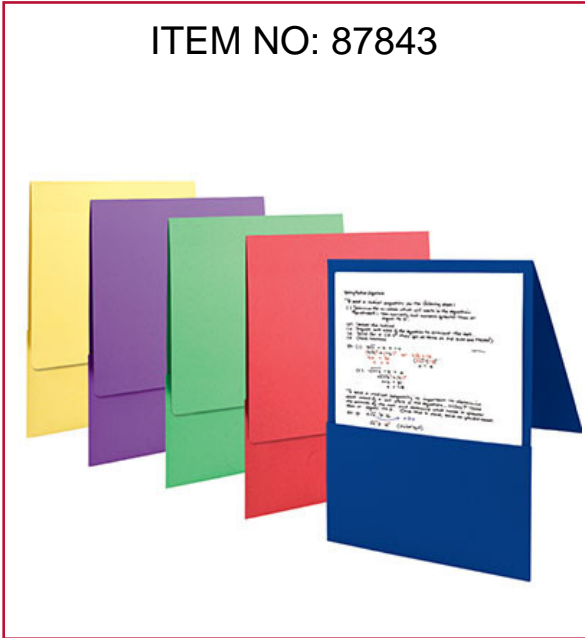

Smead Backpack Folder

ITEM NO: 87843

This backpack folder allows you to store a single subject at a time. The tuck flap secures your documents in place when you're on the move. Made from paper or poly stock, these folders feature a straight-cut flap that can either be tucked or left out and can hold up to 100 sheets. The vertical orientation makes it easy to access documents and backpack friendly.

FEATURES:

- Vertical orientation is backpack friendly
- Tuck flap keeps paperwork safe and secure
- Each pocket holds up to 100 sheets of paper

Smead Backpack File Folder 87843, Letter, Assorted Colors

PRODUCT DETAILS

Item No:	87843
Size:	Letter
Dimensions:	9-1/2" W x 11-1/2" H
Material:	11 point textured stock
Color:	Assorted Colors - Dark Blue, Purple, Red, Yellow & Green
Pocket:	1
Qty Per Each:	1
Qty Per Carton:	50
SFI:	 Sustainable Forestry Initiative
Recycled Content:	 10% recycled content, 10% post-consumer waste
Special Material:	Archival, Acid Free
Security Features:	Closed Sides
Usage:	On The Go
Stock No:	87843