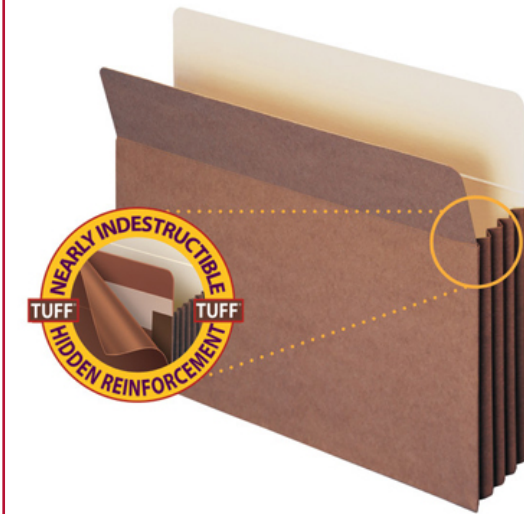

## TUFF® File Pockets

ITEM NO: 73380

Virtually indestructible file pocket has fully-lined gusset with tear-resistant Tyvek® and a special rollover reinforcement at the top that extends into the front and back panels twice as far as standard file pockets. Super heavyweight front and back panels provide rigid support and have a hidden reinforcement strip at the point of greatest stress. Extra-wide pockets accommodate standard size top tab file folders.

**FEATURES:**

- 6-1/2" high Tyvek lined sides and bottom
- Rollover Tyvek reinforced sides and bottom extend 7/8" into panels
- 30% recycled content, 30% post-consumer material

## Smead TUFF® Pocket File Pocket 73380, Straight-Cut Tab, 3-1/2" Expansion, Letter, Redrope

### PRODUCT DETAILS

Item No:	73380
Size:	Letter
Dimensions:	11-3/4" W x 9-1/2" H
Material:	Redrope stock
Color:	Redrope
Tabs:	Straight-cut
Reinforcement:	Rollover Reinforcement
Expansion:	3-1/2"
Qty Per Box:	10
Qty Per Carton:	50
SFI:	 Sustainable Forestry Initiative
Recycled Content:	 30% recycled content, 30% post-consumer waste
Security Features:	Closed Sides
Usage:	Shelf Filing, Drawer Filing, On The Go
Stock No:	TP24E