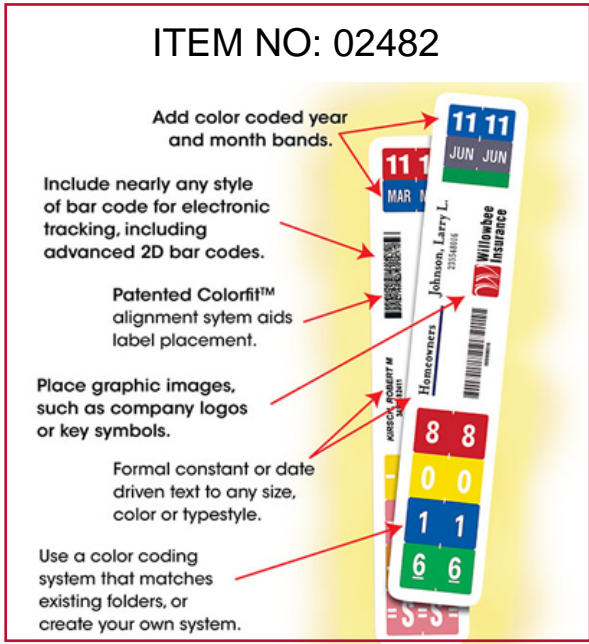

## ColorBar® Laser Labels

ITEM NO: 02482

ColorBar® Bright White labels are designed specifically to work with laser printers. Use with ColorBar® software for accurate color matching and uniformity.

<br><br>

<b><font color=red>Smead ColorBar® Labeling Software requires the use of genuine ColorBar® labels.</font></b>

<p><a href="/pdf/colorbar/ColorBar\_Supplies\_Brochure.pdf" target="\_blank">View ColorBar® Supplies Brochure</a></p>

FEATURES:

- ColorBar laser labels are specifically designed for laser printing.
- ColorBar labels will not yellow over time. Consistent whiteness prevents color shifts in your color coding.
- Special sheet construction reduces paper jams when printing.
- Stringent adhesive quality controls prevent problems with curling, peeling and printing.
- Standard letter size to fit virtually any printer that supports 8-1/2" x 11" adhesive label stock
- Available in 6-up, 7-up and single label sheets
- Labels sizes 8" and 7-1/2" to match current systems

## Smead ColorBar® Label 02482, 6-Up Label Sheet, Laser Printer, 8" W x 1-1/2" H

PRODUCT DETAILS

Item No:	02482
Qty Per Box:	1008
Qty Per Carton:	5040
Stock No:	CB-170025