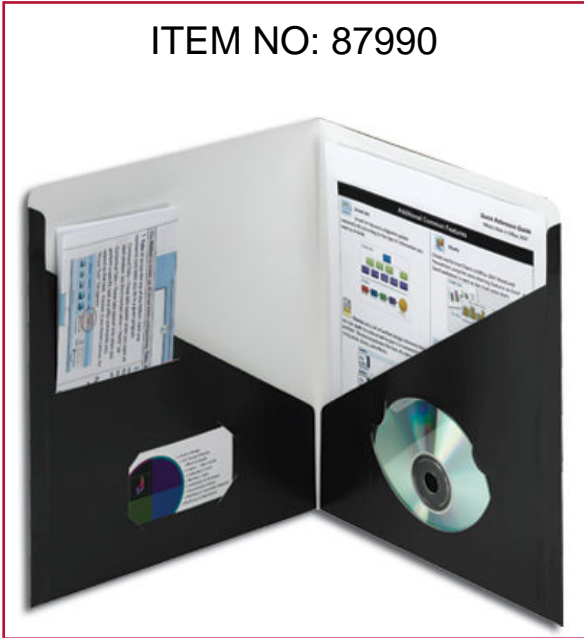

Contemporary Classics Two-Pocket Folders

ITEM NO: 87990

These contemporary colored two-pocket folders are made of a durable satin finish paper stock which provides a clean vibrant look. The two pocket folders have generous slash pockets. Reinforced at the sides, the left pocket is die-cut to hold a business card and tri-fold documents, and the right pocket is die-cut for electronic media.

FEATURES:

- Contemporary colors– black, blue gray and latte
- Satin finish provides more vibrant color

Smead Contemporary Classic Two-Pocket File Folder 87990, Up to 50 Sheets, Letter, Black

PRODUCT DETAILS

Item No:	87990
Size:	Letter
Dimensions:	9-3/4" W x 11-1/2" H
Material:	Colored stock
Color:	Black
Qty Per Box:	25
Qty Per Carton:	125
SFI:	 Sustainable Forestry Initiative
Security Features:	Closed Sides
Usage:	On The Go
Stock No:	87990