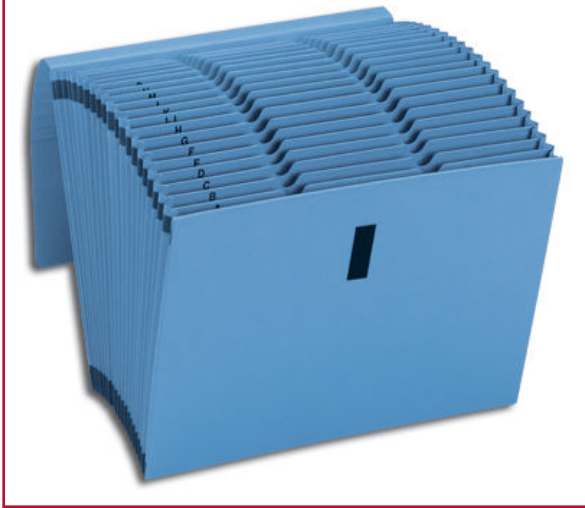

WaterShed®/CutLess® Expanding Files

ITEM NO: 70742

WaterShed/CutLess expanding files are designed to withstand extensive use. Made of special paper stock that resists spills, dirt and finger oil as well as reducing the likelihood of annoying paper cuts. Both the alphabetic (A-Z) and the daily (1-31) organizers have printed, reinforced thumb-cut tabs to keep you organized.

FEATURES:

- WaterShed/Cutless material resists spills, dirt & finger oil
- Tyvek® reinforcement
- Flap with VELCRO® closure
- 30% post-consumer recycled material

Smead WaterShed®/CutLess® Expanding File 70742, Alphabetic (A-Z), 21 Pockets, Flap with VELCRO® Closure, Letter, Blue

PRODUCT DETAILS

Item No:	70742
Size:	Letter
Dimensions:	12" W x 10" H
Material:	25 point WaterShed®/CutLess®
Color:	Blue
Reinforcement:	Tyvek Reinforcement at Top/ Bottom of Gusset
Pocket:	21
Qty Per Pack:	5
Qty Per Carton:	5
SFI:	 Sustainable Forestry Initiative
Recycled Content:	 30% recycled content, 30% post-consumer waste
Special Material:	Archival, Acid Free
Security Features:	Closed On Top, Closed Sides
Usage:	Desktop Filing, On The Go
Stock No:	70742