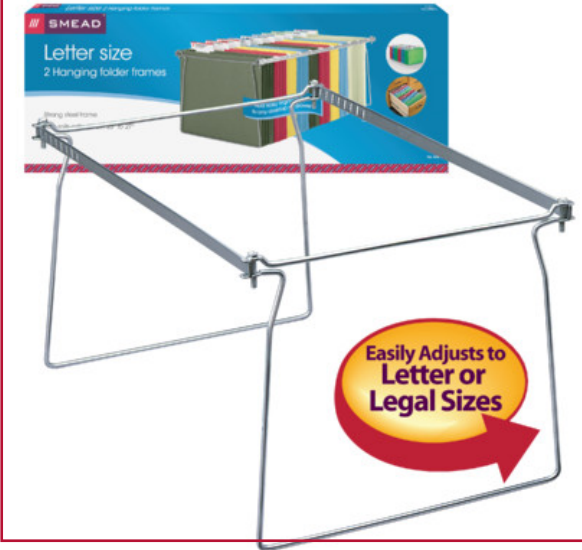

Hanging Folder Frames

ITEM NO: 64870

Adapt file cabinets to accept hanging folders with these inexpensive and easily assembled frames. Versatile frames fit a variety of drawer lengths (up to 27"); just snap off at the desired length. Heavy gauge steel withstands heavy loads.

FEATURES:

- Rails are finished with smooth edges
- Rails scored to adjust from 23" to 27" length

Smead Steel Hanging Folder Frame 64870, Letter, Gray

PRODUCT DETAILS

Item No:	64870
Size:	Letter
Dimensions:	11-3/4" W x 9-1/4"H x 23"-27" L (Adjustable)
Color:	Gray
Qty Per Box:	2
Qty Per Carton:	12
Made In:	 Made in the USA
Usage:	Drawer Filing
Stock No:	R67-2